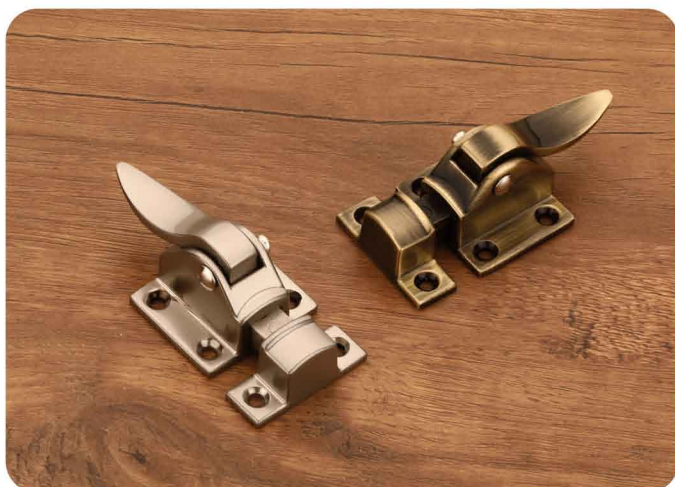

Cabinet Latch

Finish : Satin, BA