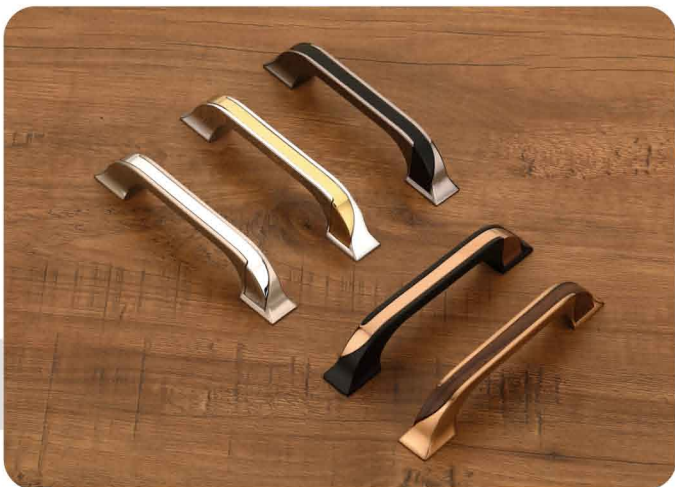

R-174

Size in mm : 96 / 160 / 224 / 288
Finish : Satin/CP, BN/Black, RG/Qubic, Z.Black/RG