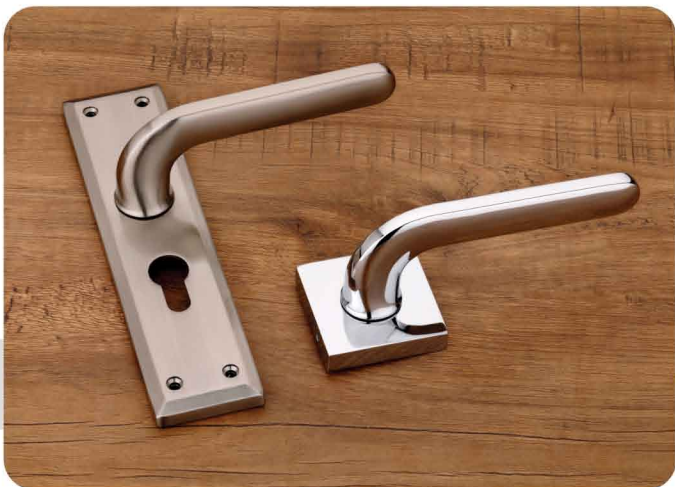

SM-2107

Finish : CP, SS