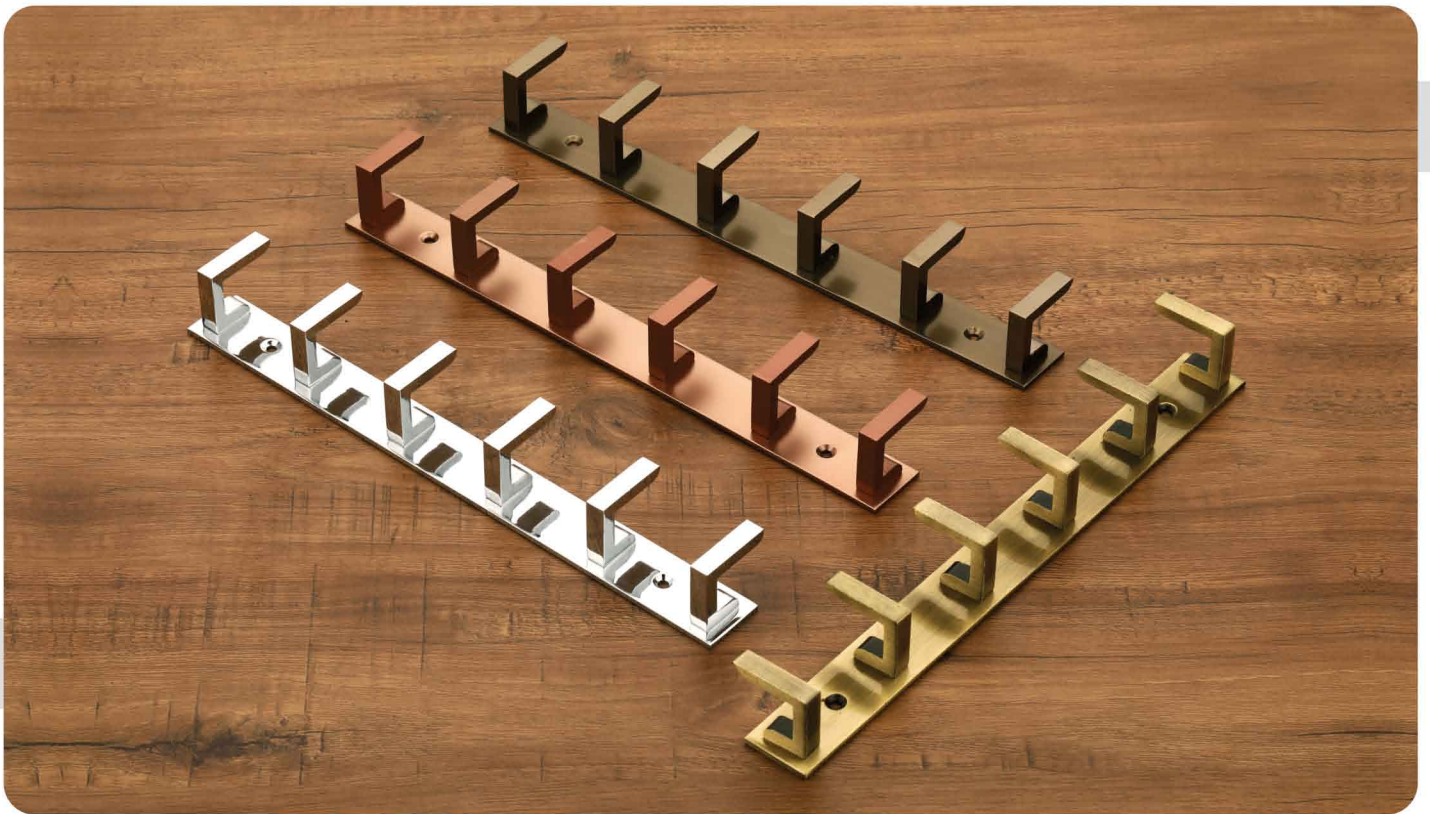

L-Hook

Size : 4 / 6 / 8 Hook
Finish : C.P.-Satin / N.Black-Black / R.G.