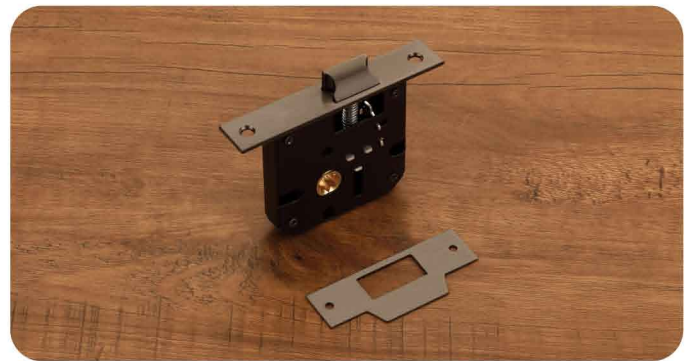

Baby Latch

Size in mm : 45 / 60
Finish : B. Satin