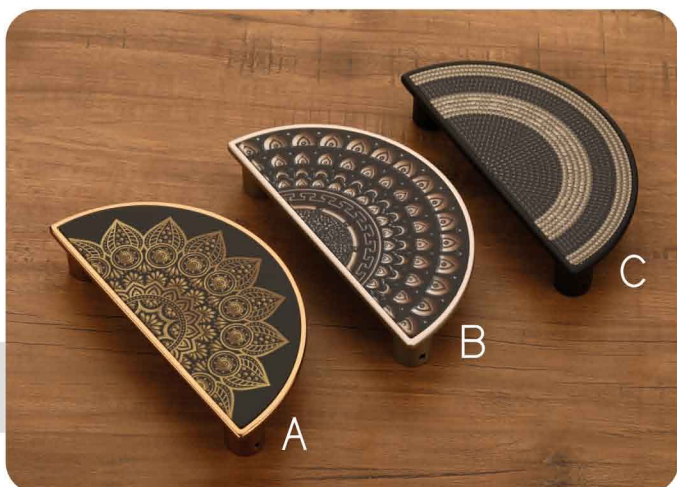

S-611

Size in mm : 160
Finish : Satin, Black, PVD RG, PVD Gold