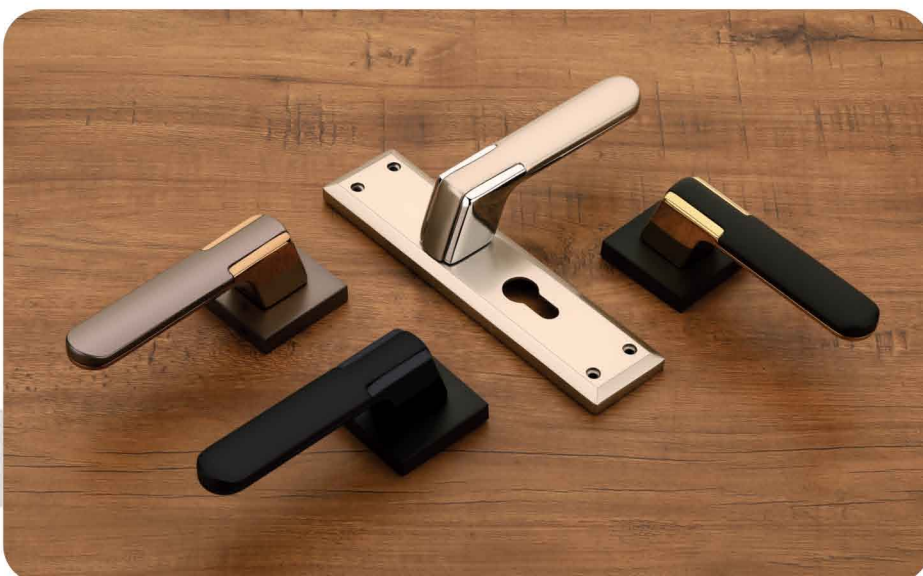

SM-2227

Finish

Satin / CP

PVD RG / BMS

PVD Gold / Z. Black

C. Black / Z. Black