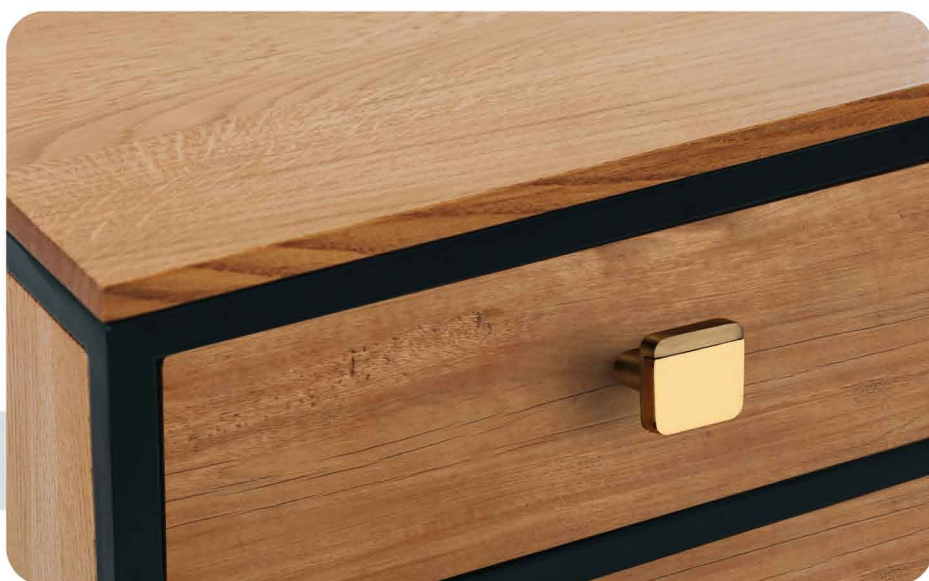

Finish : Black/Satin, Black/RG, Black/Gold  
Black/ B. Nickel

Square Kadi

Size in Inch : 3" / 4" / 6"  
Finish : CP/TT

Kaju Kadi

Size in Inch : 3" / 4" / 6"  
Finish : CP/TT

S-175