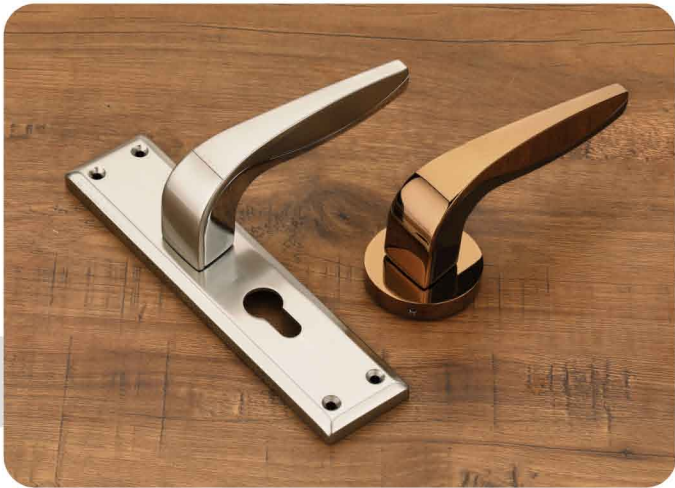

SM-2194

Finish : Satin/CP, RG/B. Satin