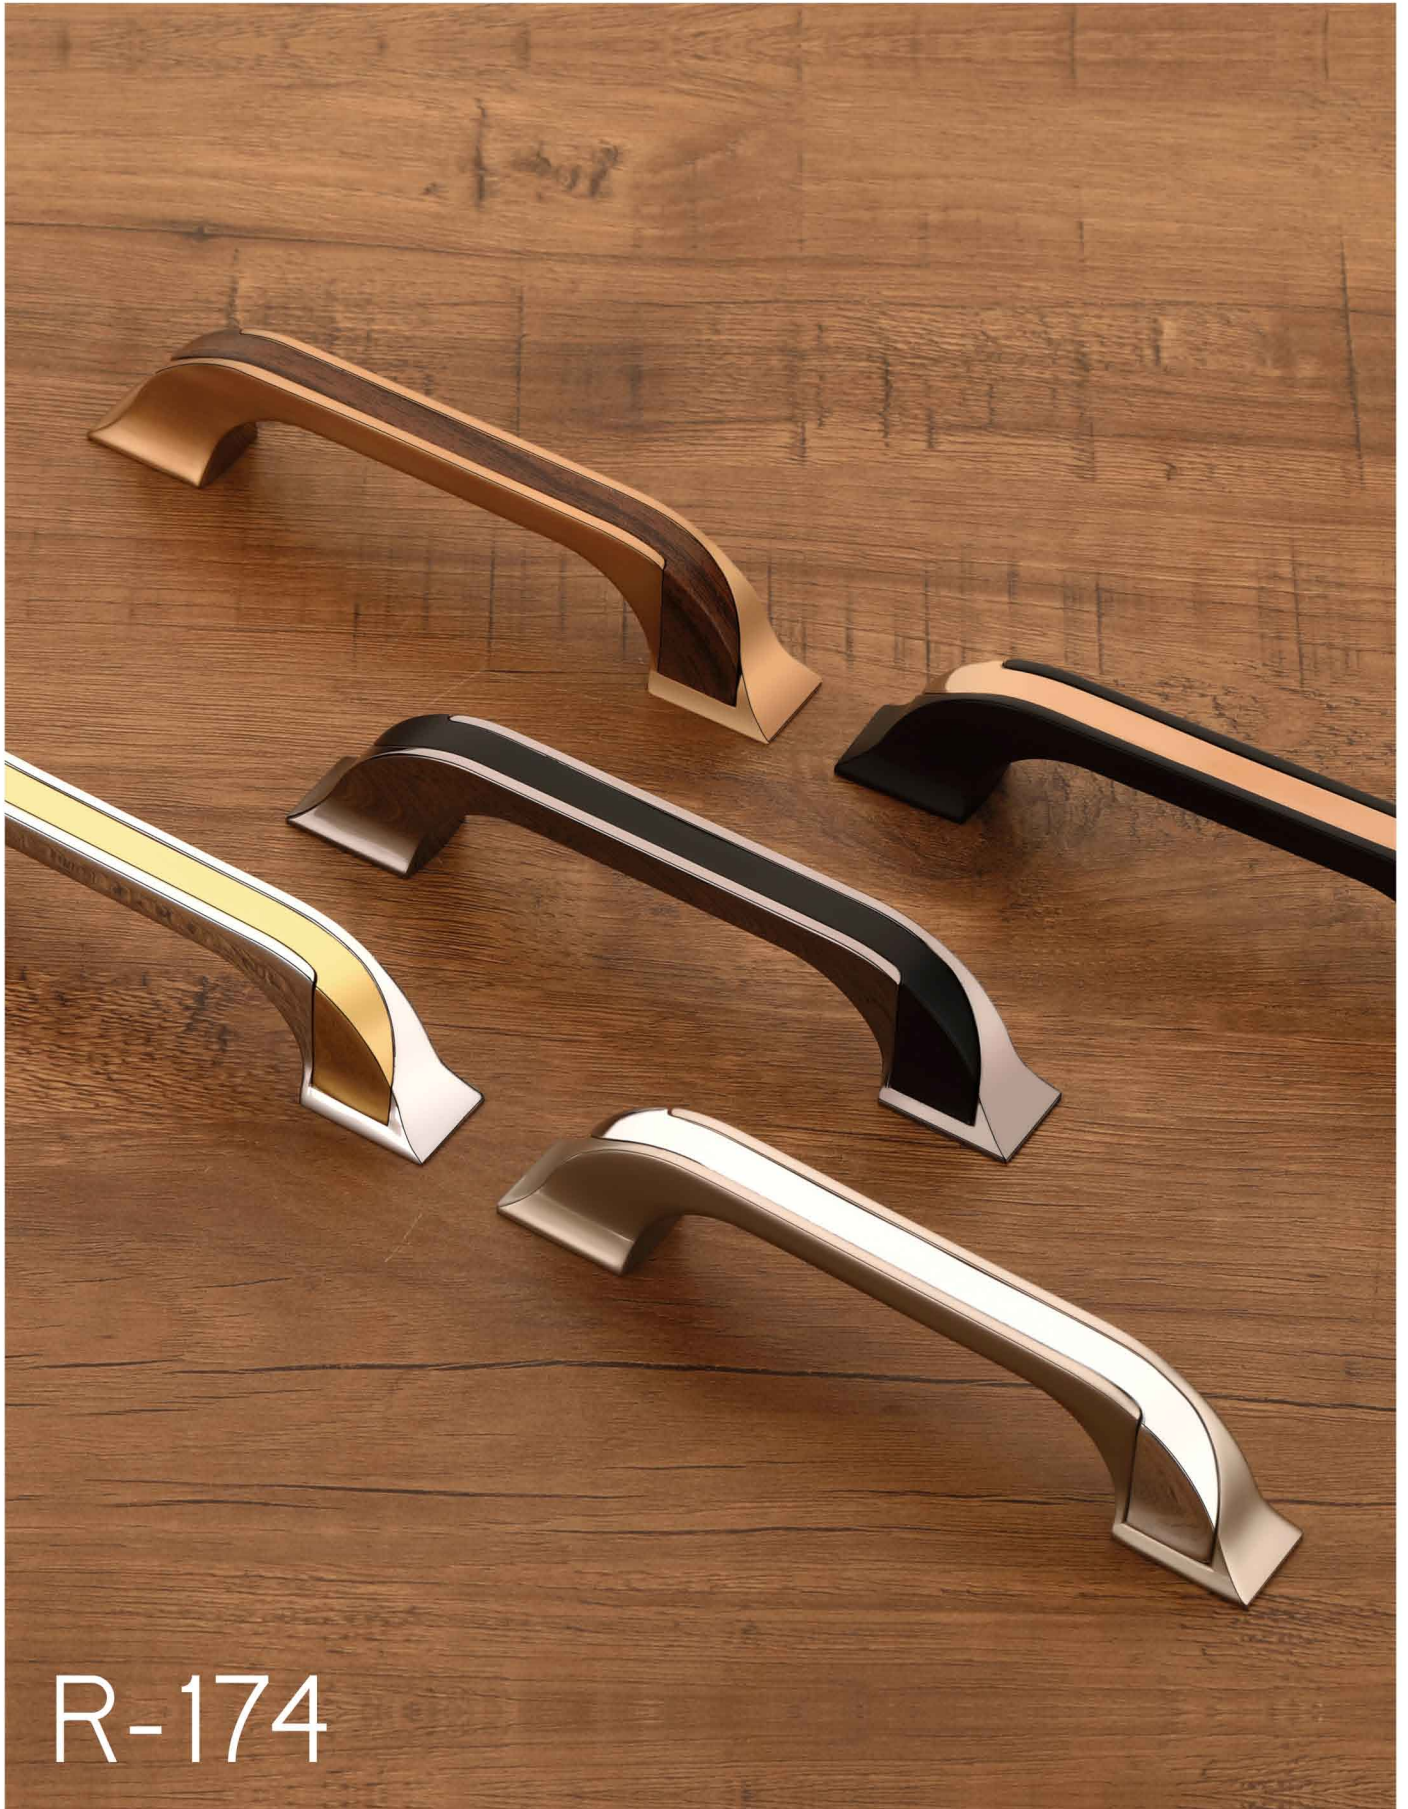

Cylinder (Coin)

Size in mm : 60 / 70 / 80 / 90  
Finish : B. Satin, BA, SS, RG

Cylinder (Half)

Size in mm : 35 / 40 / 45  
Finish : B. Satin, BA, SS, RG

R-91

R-145

R-174

R-178