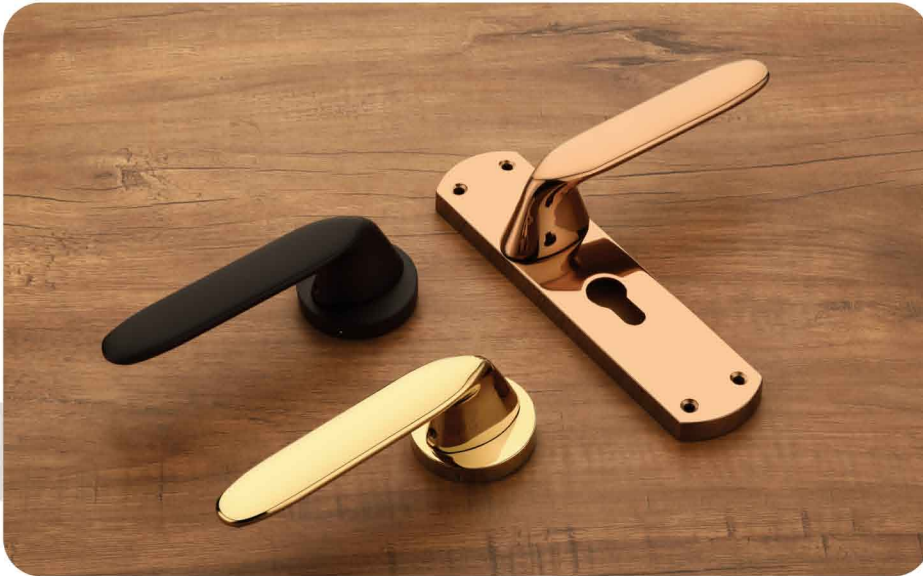

SM-2234

Finish

Satin

Z. Black

BA

PVD RG

PVD Gold