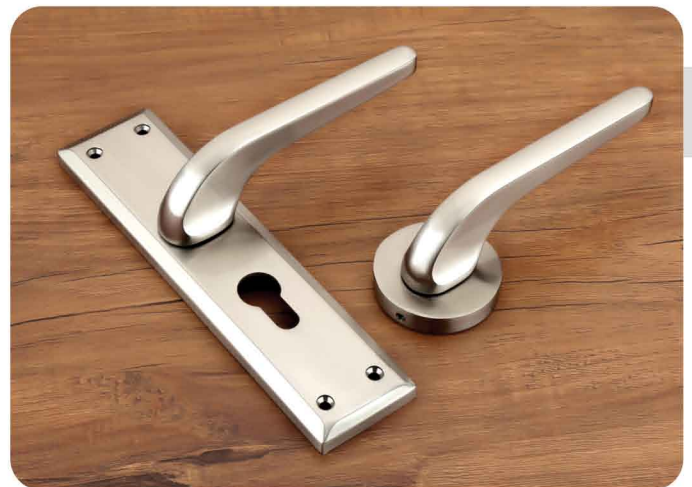

SM-2161

Finish : SS