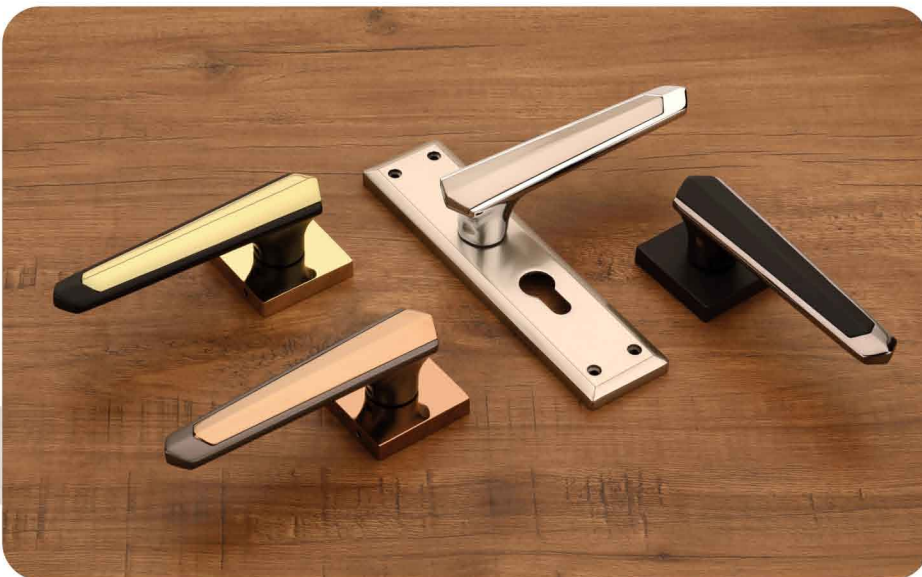

SM-2217

Finish

Satin / CP

Z Black / Gold

RG / BMS

BN / Z. Black