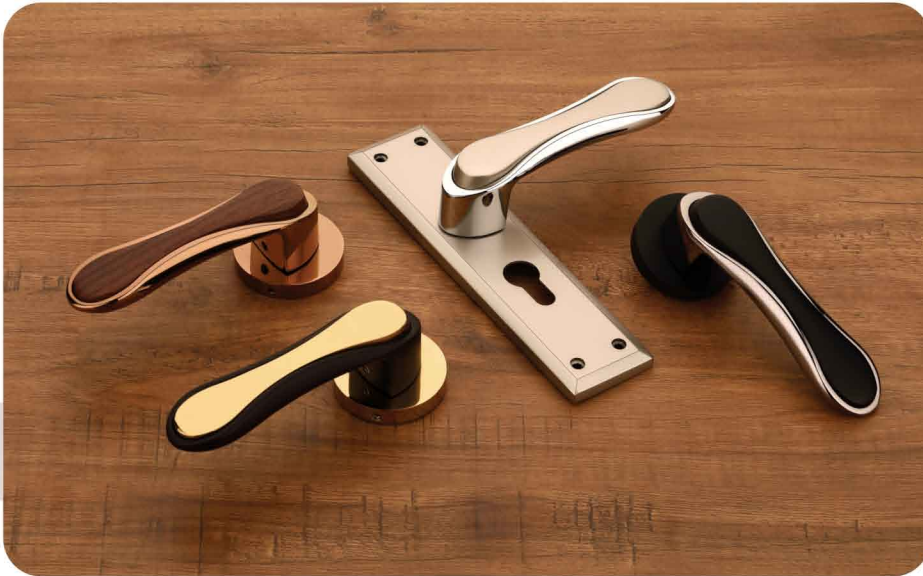

SM-2225

Finish

Satin / CP

Z. Black

B.A.

PVD RG

PVD Gold