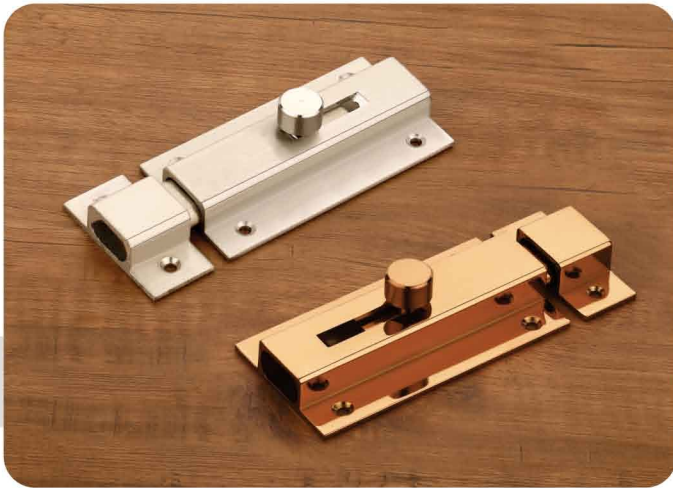

Finish : CP/TT

Cabinet Latch

Finish : Satin, BA

Oval Conceal

Size in mm : 96 / 128  
Finish : C.P.

Tower Bolt & Tele. Channel

**Baby Latch (Alu.)** Finish : S.S. / B.A. / PVD R.G.

**Allu. Tower Bolt** Size in Inch : 4" to 24"  
Finish : S.S. / PVD RG, PVD Gold, Z. Black

**Alu. Super Marble** Size in Inch : 4" to 24"  
Finish : S.S. / PVD RG, PVD Gold, Z. Black

**Tower Bolt** 10mm Size : 3" / 4" / 6" / 8" / 10" / 12" / 18"  
12mm Size : 4" / 6" / 8" / 10" / 12"

**L-Tower Bolt (Brass)** Size in Inch : 4" / 6" / 8"