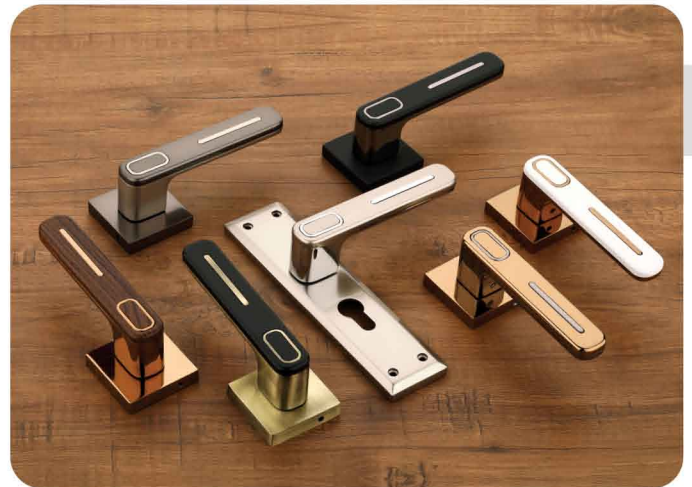

SM-2191

Finish : Satin/CP, BN/Z. Black, RG/Qubic
Antique/Z. Black, PVD RG/PVD Black, PVD RG/White