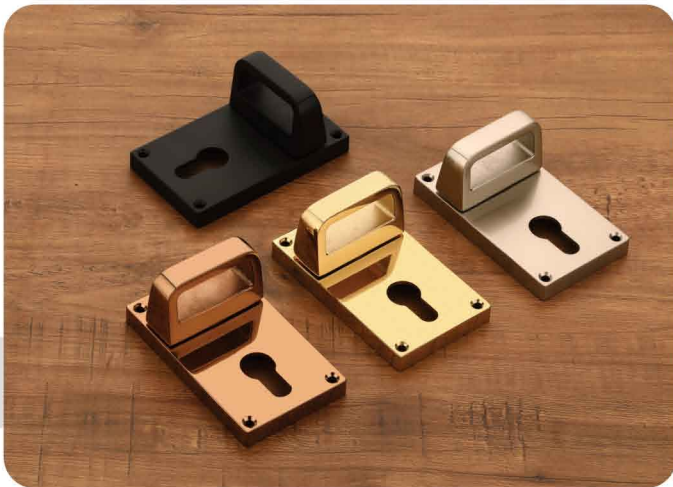

SM-3022 Finish : Satin, Z. Black, RG, BA