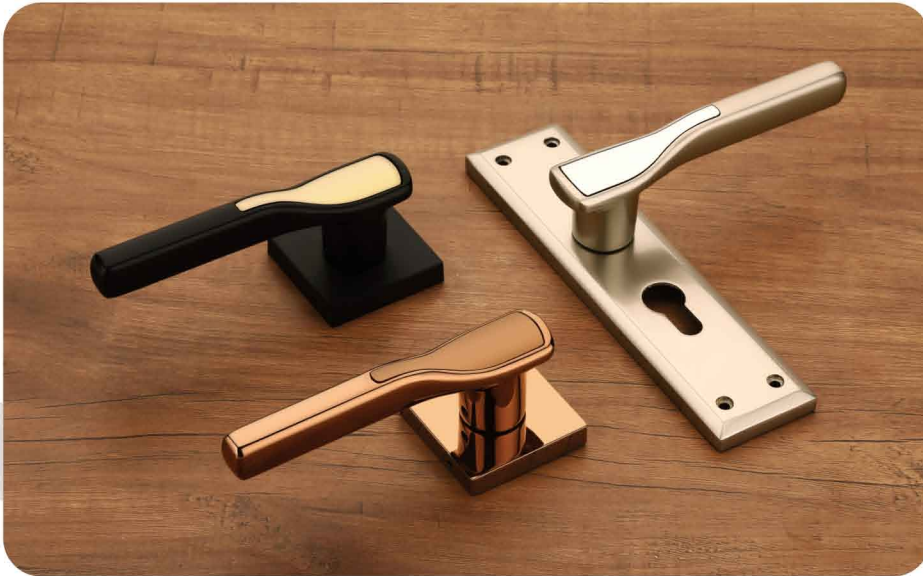

SM-2237

Finish

Satin / CP

Z. Black / PVD Gold

PVD RG / PVD RG Matt