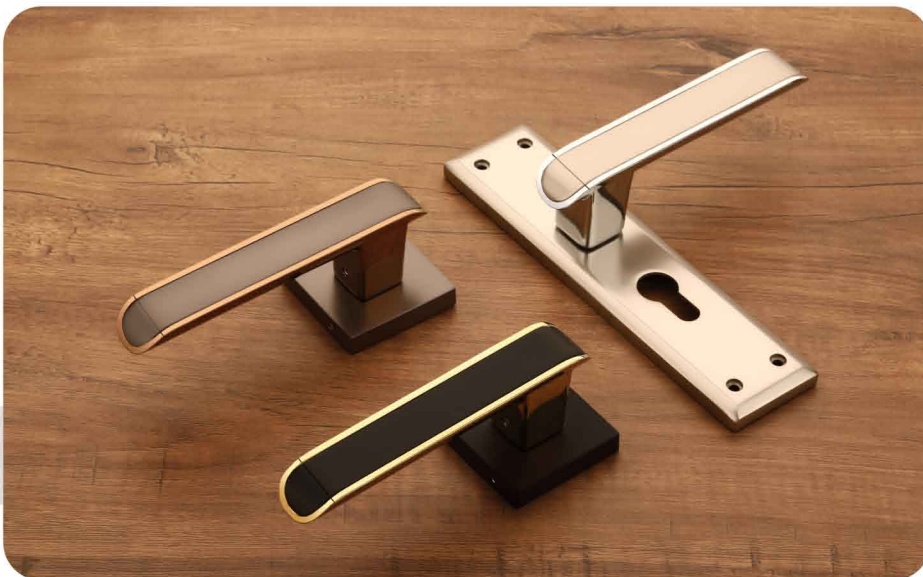

SM-2229

Finish

Satin / CP

PVD RG / BMS

PVD Gold / Z. Black