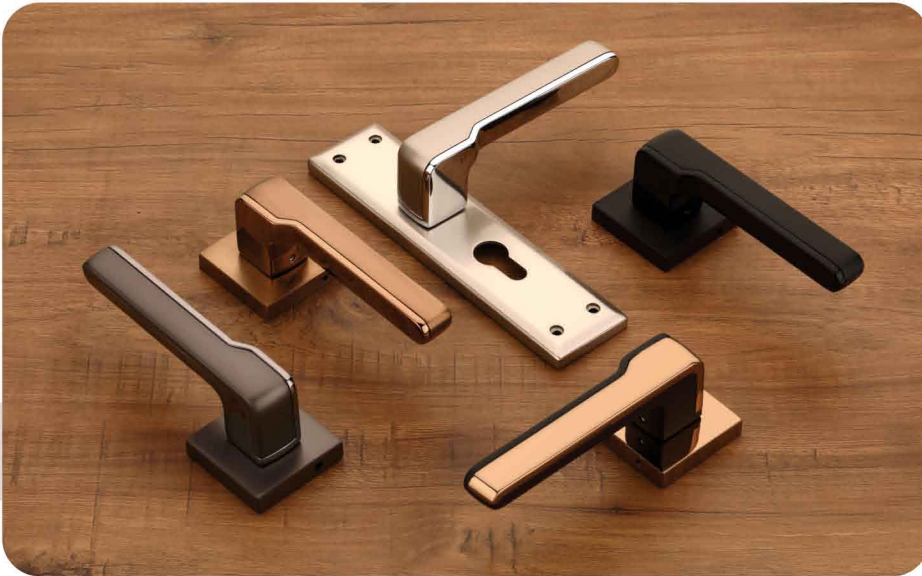

SM-2216

Finish

Satin / CP

Z Black / RG

RG / RG Matt

Z. Black / C. Black

BN / BMS