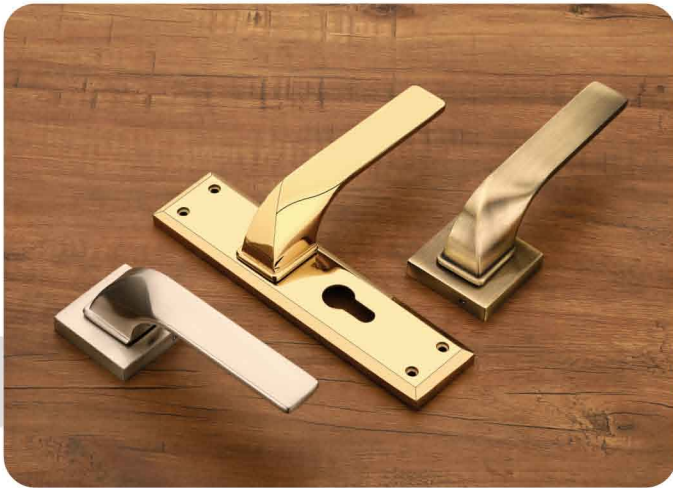

SM-2171

Finish : PVD Gold, Antique