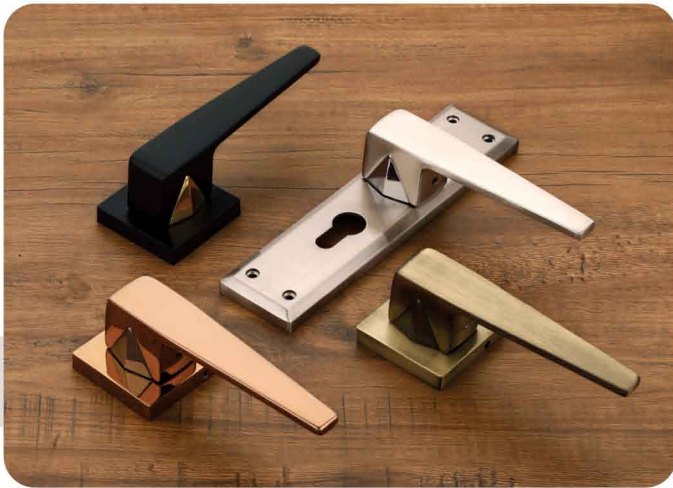

SM-2186

Finish : Z. Black/Gold, Satin/CP,
PVD RG/N. Black, Antique/Z. Black