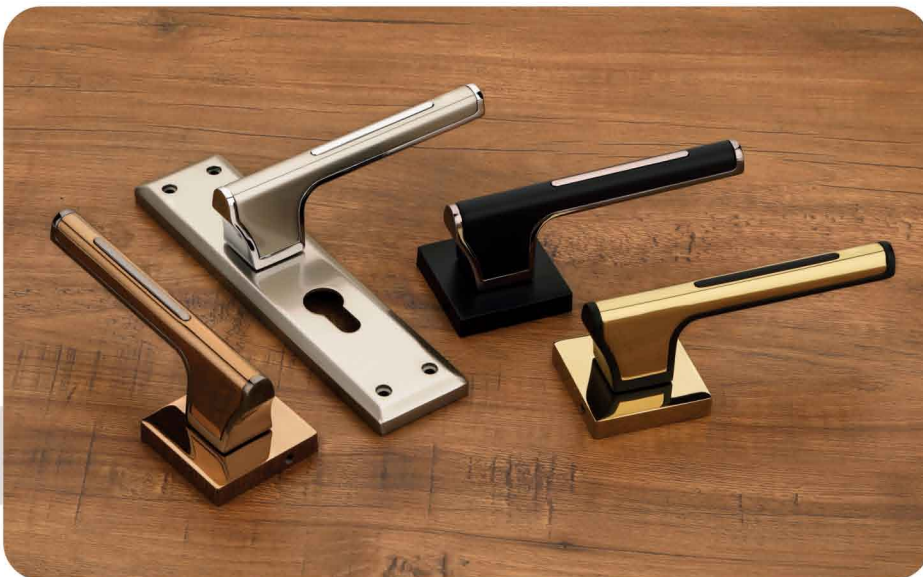

SM-2201

Finish

Satin / CP
BN / Z Black
Z Black / PVD Gold
BN / PVD RG