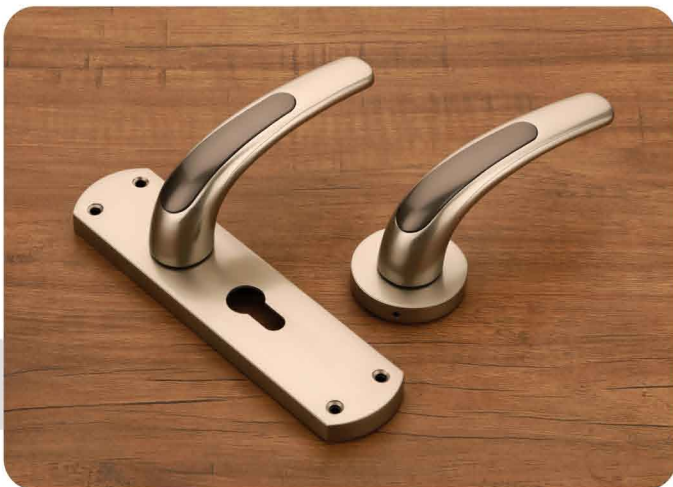

SM-2166

Finish : Satin/B. Satin