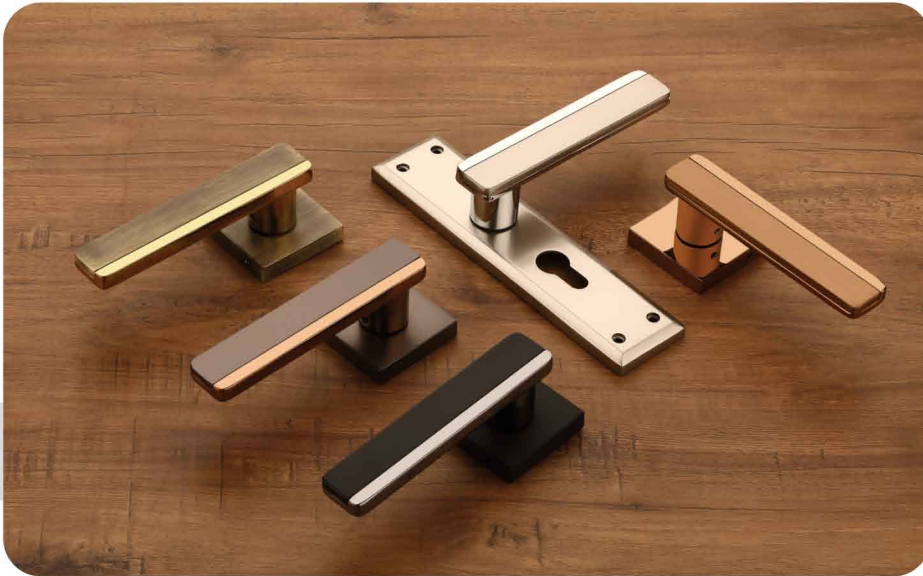

SM-2228

Finish

Satin / CP

N. Black / Z. Black

PVD Gold / B.A.

PVD Matt / PVD RG

PVD Gold / BMS