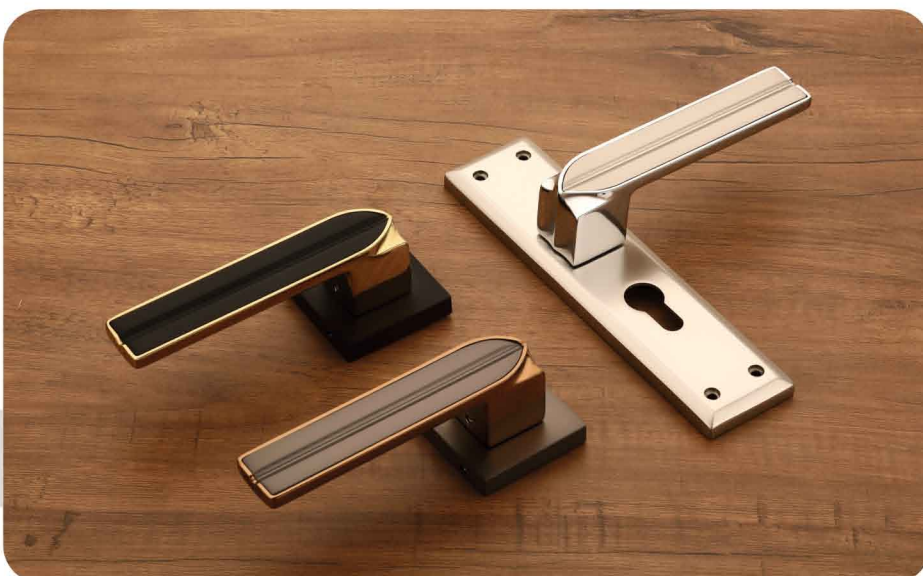

SM-2230

Finish

Satin / CP

PVD Gold / Z. Black

PVD RG / BMS