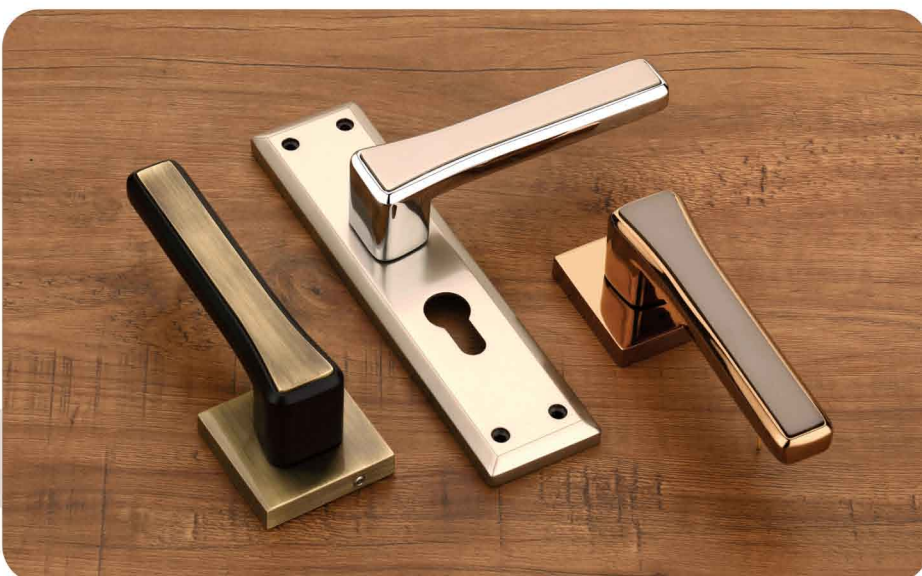

SM-2221

Finish

Satin / CP

BA / Z. Black

PVD RG / BMS