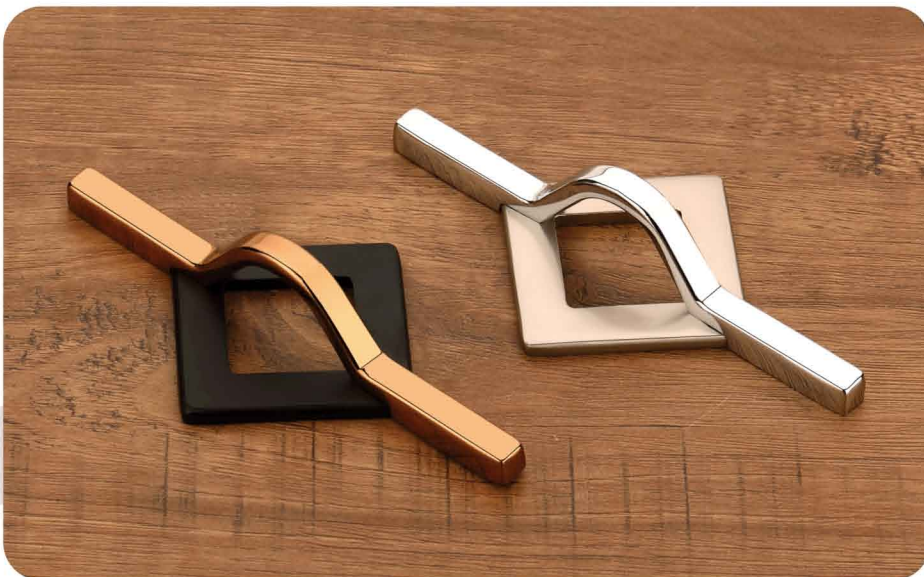

S-167

Finish

CP/Satin

RG/Black